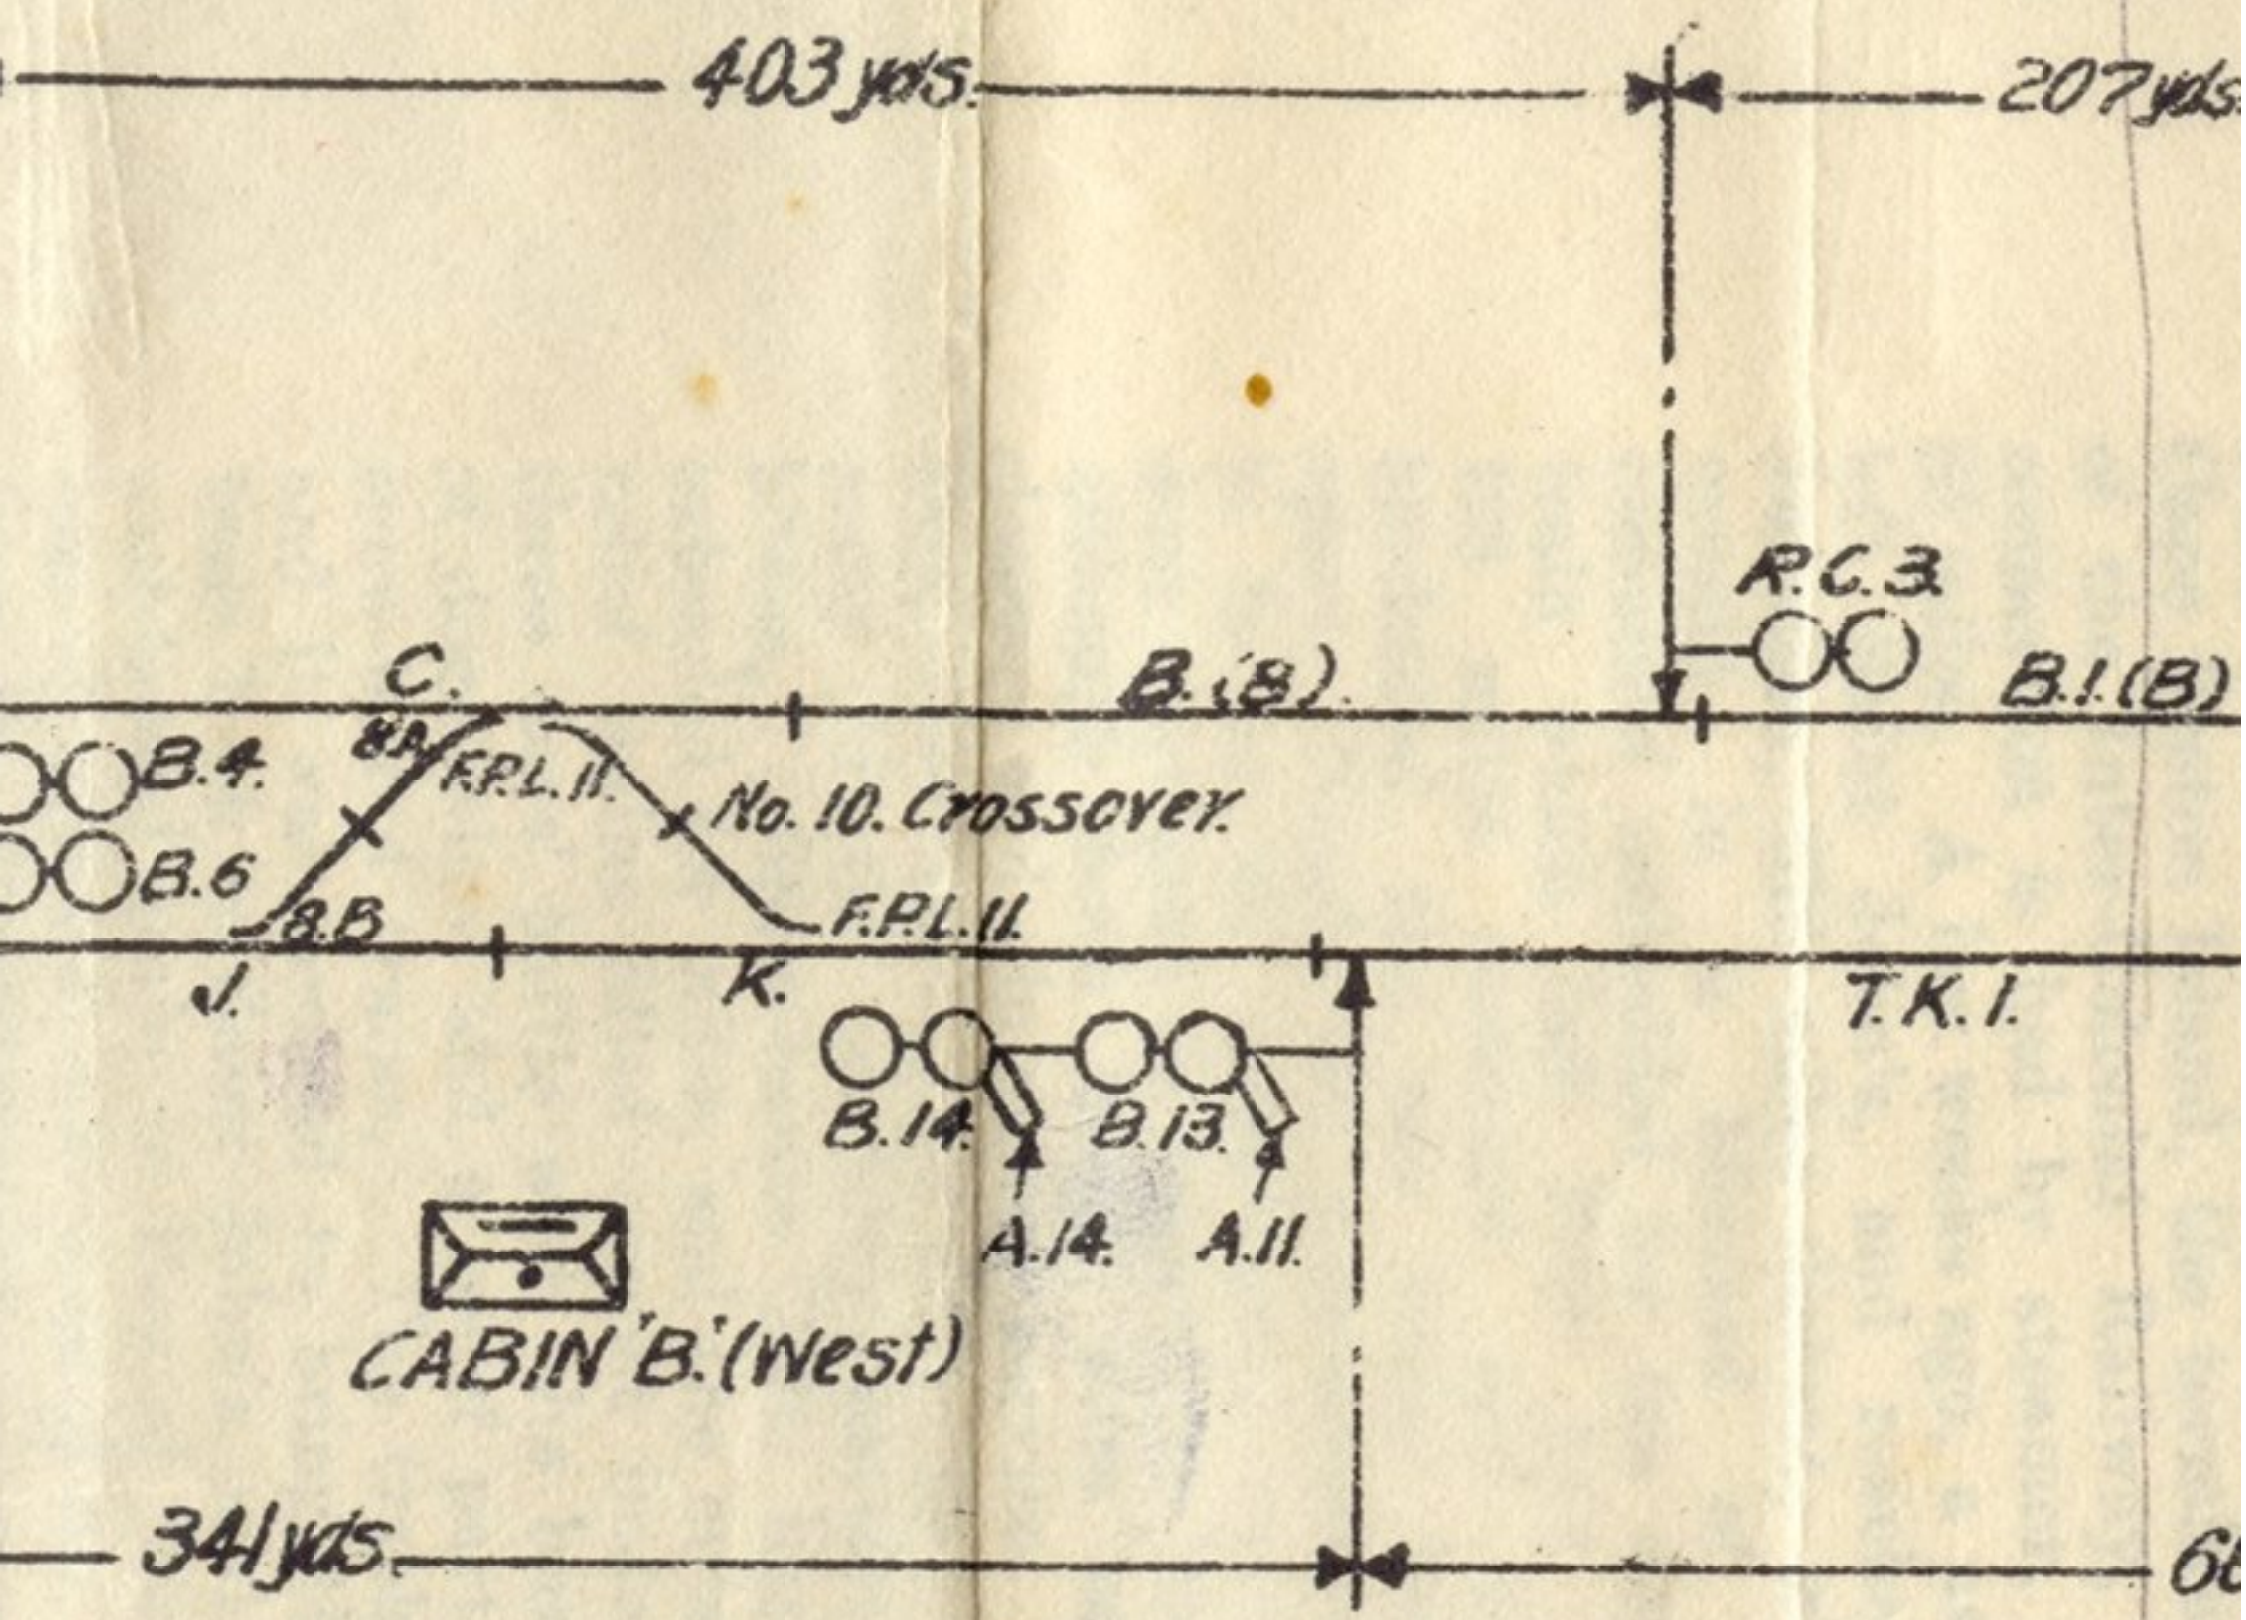

LIVERPOOL CENTRAL
(LOW LEVEL)

~~11~~

W. Brind

956yds

(c)

over.

F.(c)

OO
C.B.

T.K

118yds.