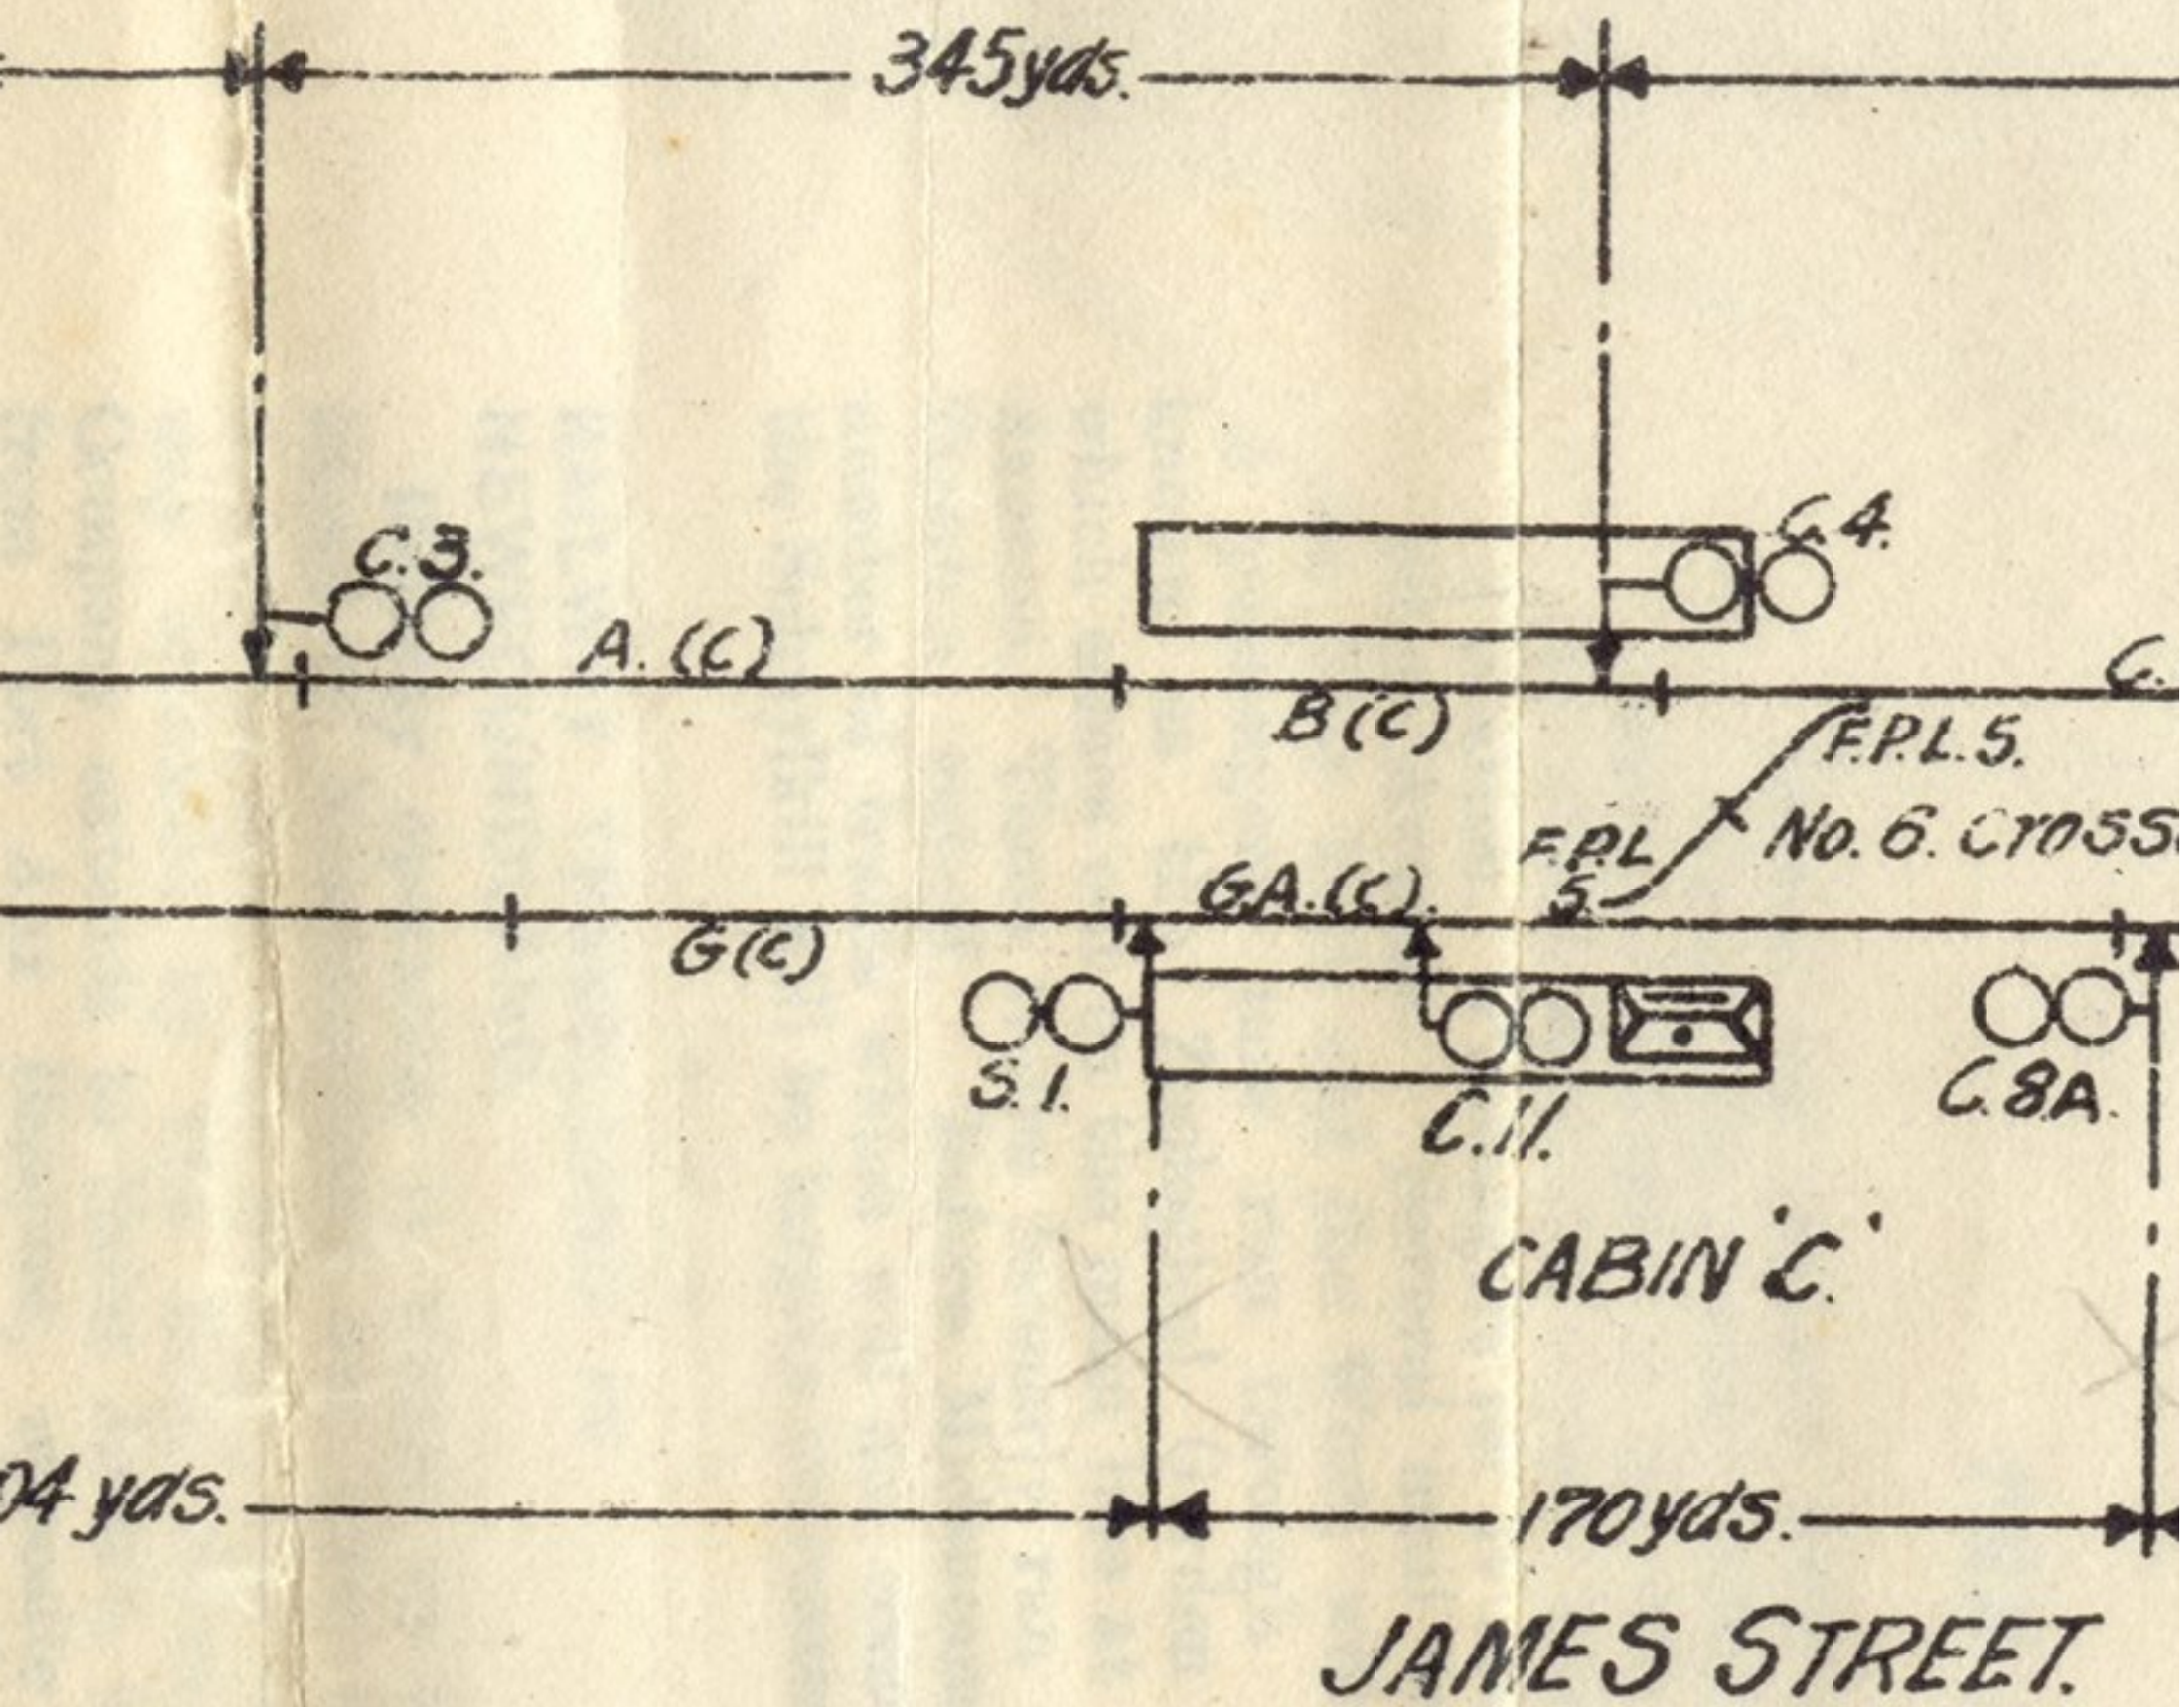

LIVERPOOL CENTRAL
(LOW LEVEL)

~~11~~

W. Brind

956yds

(c)

over.

F.(c)

OO
C.B.

T.K

118yds.